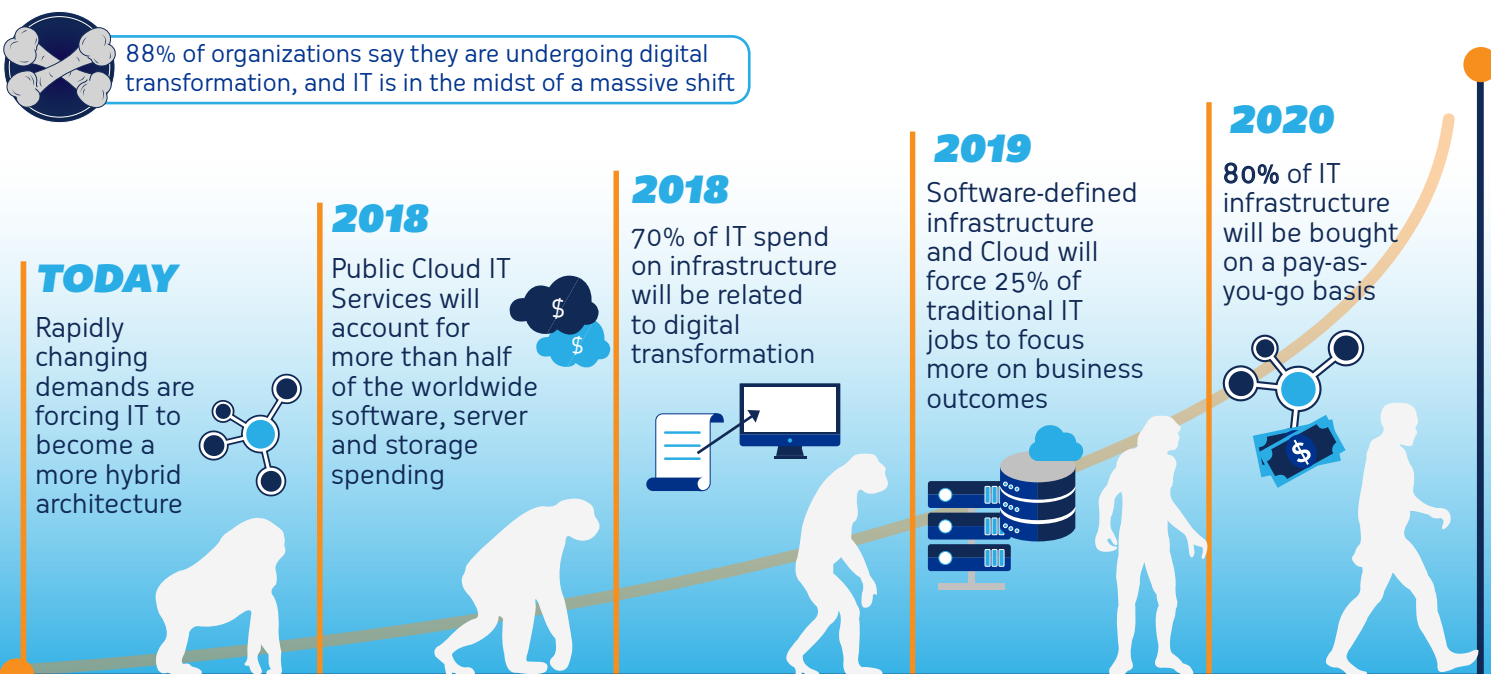

MAKE YOUR IT INFRASTRUCTURE ROAR

Don't Become Extinct in the New Digital Dimension!

Digital is everywhere, and every industry is being digitally transformed. As people and devices are becoming more and more connected, organizations must continuously innovate to support the growing digital dimension. More importantly, they must consider how their IT infrastructure will support these innovations.

Evolution of IT in the New Digital Dimension

As digital transformation forces innovation, the way organizations use (and invest in) technology will begin to shift.

How Do You Support This Evolution?

Digital transformation requires more than an investment in social, mobile, big data and cloud technologies. Organizations must invest in modernized and integrated IT infrastructures to stay ahead of the pack.

BENEFITS OF A MODERNIZED AND TIGHTLY INTEGRATED IT INFRASTRUCTURE

Imagine what you could accomplish if your IT was tightly integrated, simple to manage, and easily aligned to business needs.

- FOCUS MORE ON CUSTOMER EXPERIENCES
- ADAPT EASILY TO BUSINESS OR CUSTOMER REQUIREMENTS
- CENTRALIZED INTELLECTUAL PROPERTY
- CREATE A LOWER OVERALL COST OF IT
- SERVICE LEVELS THAT DELIGHT END-USERS

NWN is uniquely qualified to develop a customized approach to meeting your IT objectives and right sizing your infrastructure because we stay ahead of trends and technology. Reach out to us today to learn more about our array of assessments that will help make your infrastructure roar.