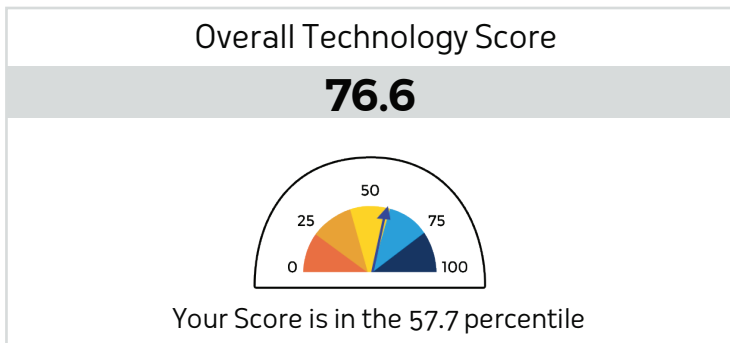

GETTING STARTED

Install requires approximately 15 minutes, and is followed by a 7-day evaluation and monitoring period